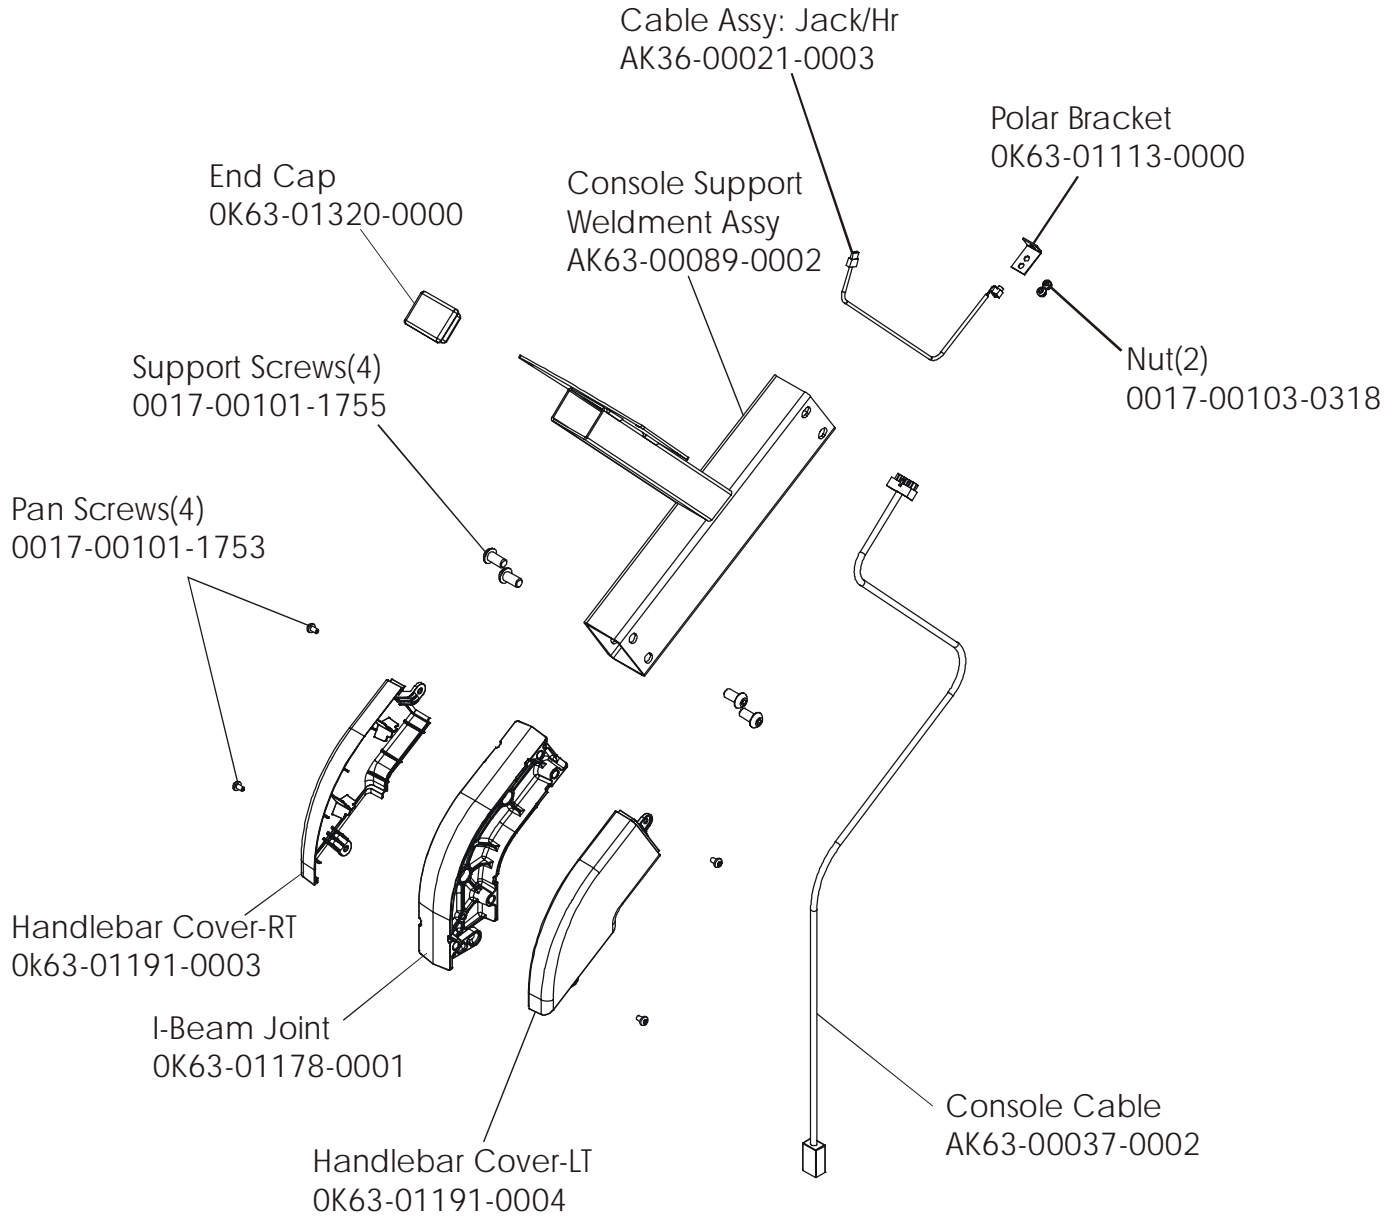

ARCTIC SILVER 93CW
Left Side Shroud and Crankarm

93CW-0XXX-02
S/N CCM100000 and up

ARCTIC SILVER 93CW
Right Side Shroud and Crankarm

93CW-0XXX-02
S/N CCM100000 and up

ARCTIC SILVER 93CW
PCB Mounting Bracket Assembly